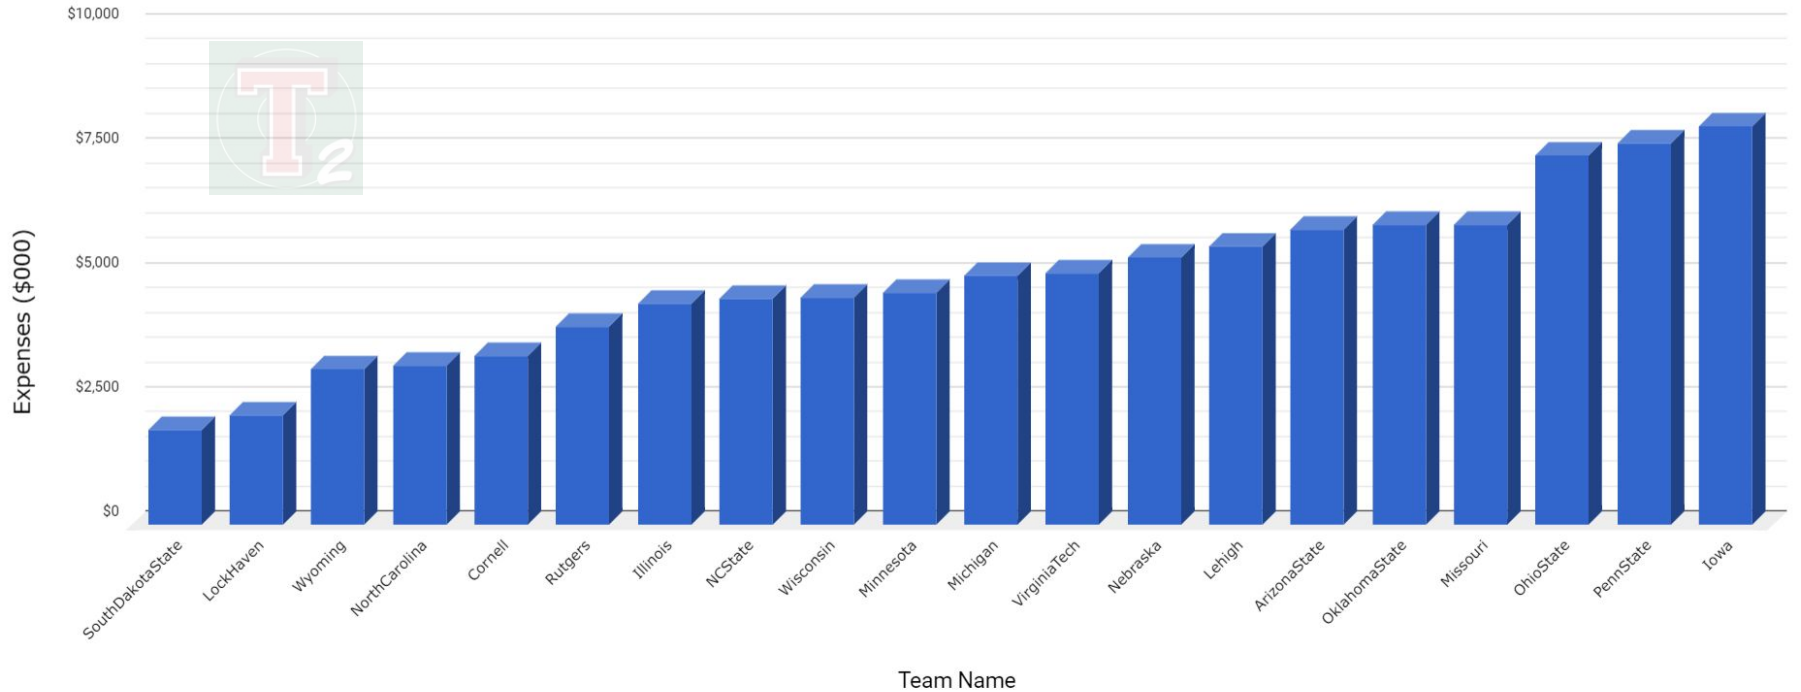

College Wrestling, Total Expenses

Total Expenses 2013-14 thru 2016-17 (Source: US Dept of Education)

College Wrestling, Team Points

Division I Championships 2018

College Wrestling, Expenses/Team Point

2018 Division I Championship

College Wrestling, Cost Effectiveness

Team Points v. Expenses

College Wrestling, Cost Effectiveness

Team Points v. Expenses

College Wrestling, Cost Effectiveness

Team Points v. Expenses

Total Expenses 2013-14 to 2016-17 (000, Source: US Dept of Education)