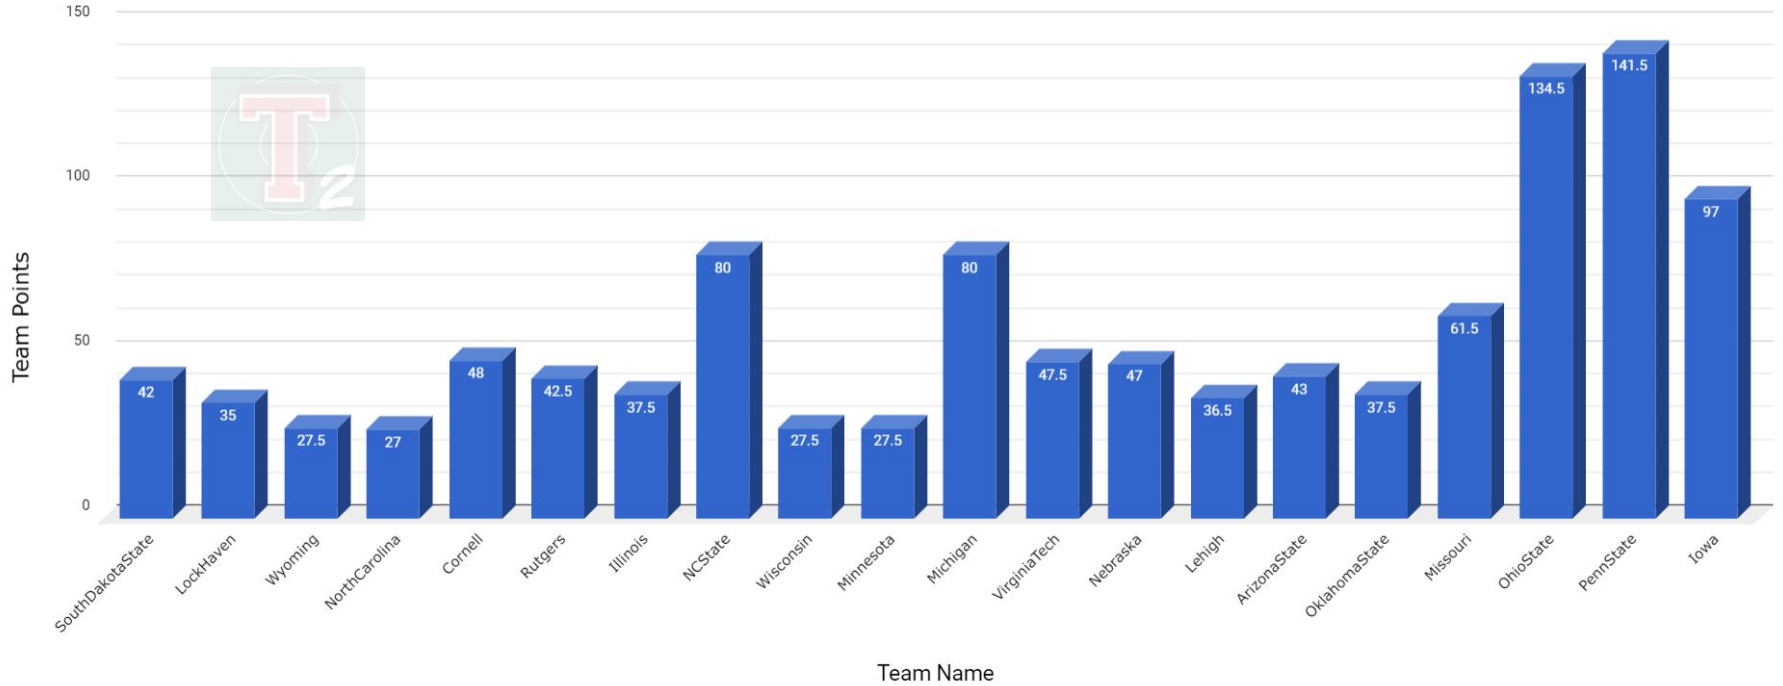

College Wrestling, Total Expenses

Total Expenses 2013-14 thru 2016-17 (Source: US Dept of Education)

College Wrestling, Team Points

Division I Championships 2018

College Wrestling, Expenses/Team Point

2018 Division I Championship

College Wrestling, Cost Effectiveness

Team Points v. Expenses

College Wrestling, Cost Effectiveness

Team Points v. Expenses

College Wrestling, Cost Effectiveness

Team Points v. Expenses

Total Expenses 2013-14 to 2016-17 (000, Source: US Dept of Education)