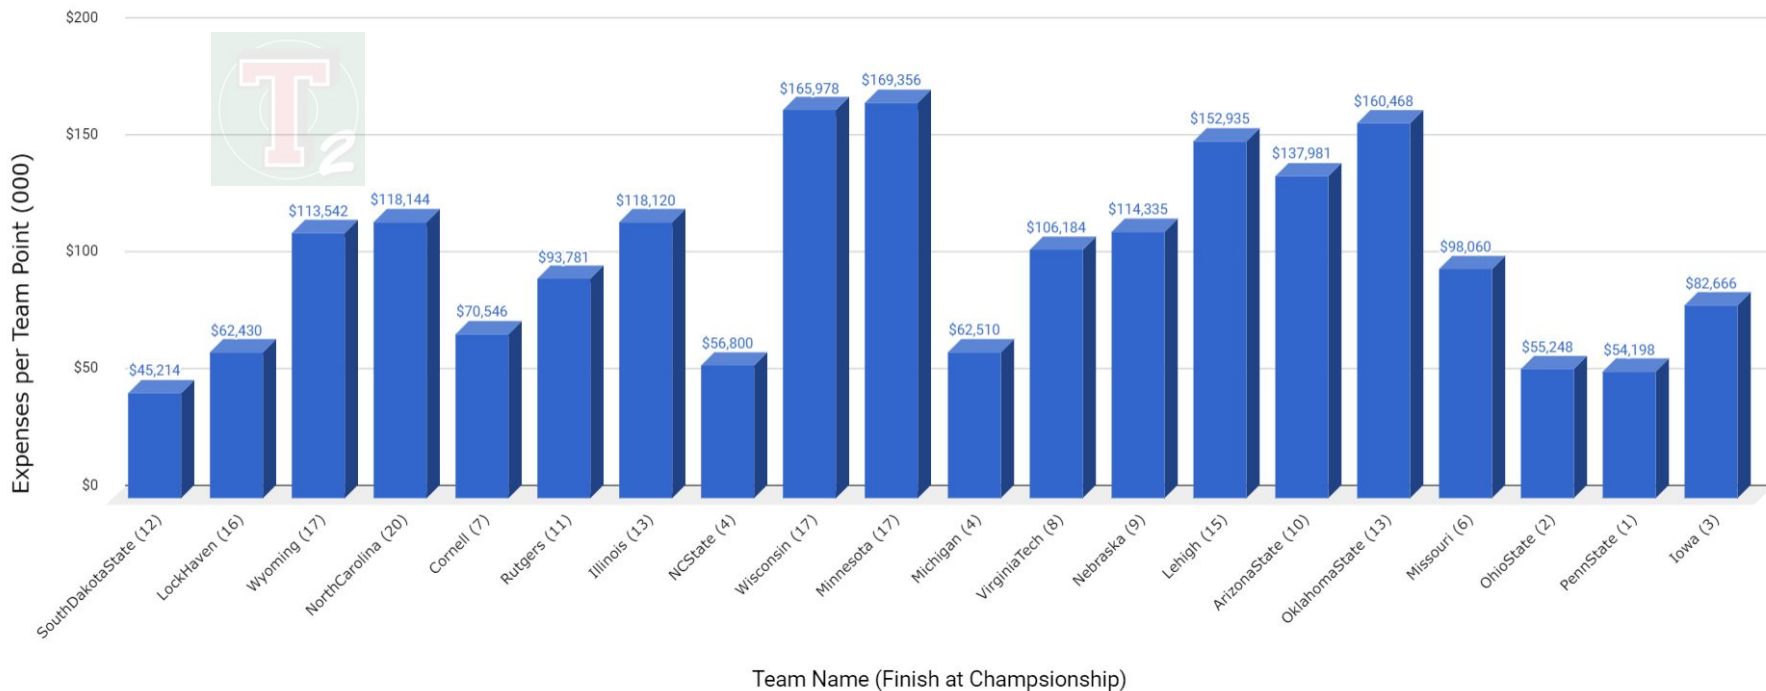

College Wrestling, Total Expenses

Total Expenses 2013-14 thru 2016-17 (Source: US Dept of Education)

College Wrestling, Team Points

Division I Championships 2018

College Wrestling, Expenses/Team Point

2018 Division I Championship

College Wrestling, Cost Effectiveness

Team Points v. Expenses

College Wrestling, Cost Effectiveness

Team Points v. Expenses

College Wrestling, Cost Effectiveness

Team Points v. Expenses

Total Expenses 2013-14 to 2016-17 (000, Source: US Dept of Education)