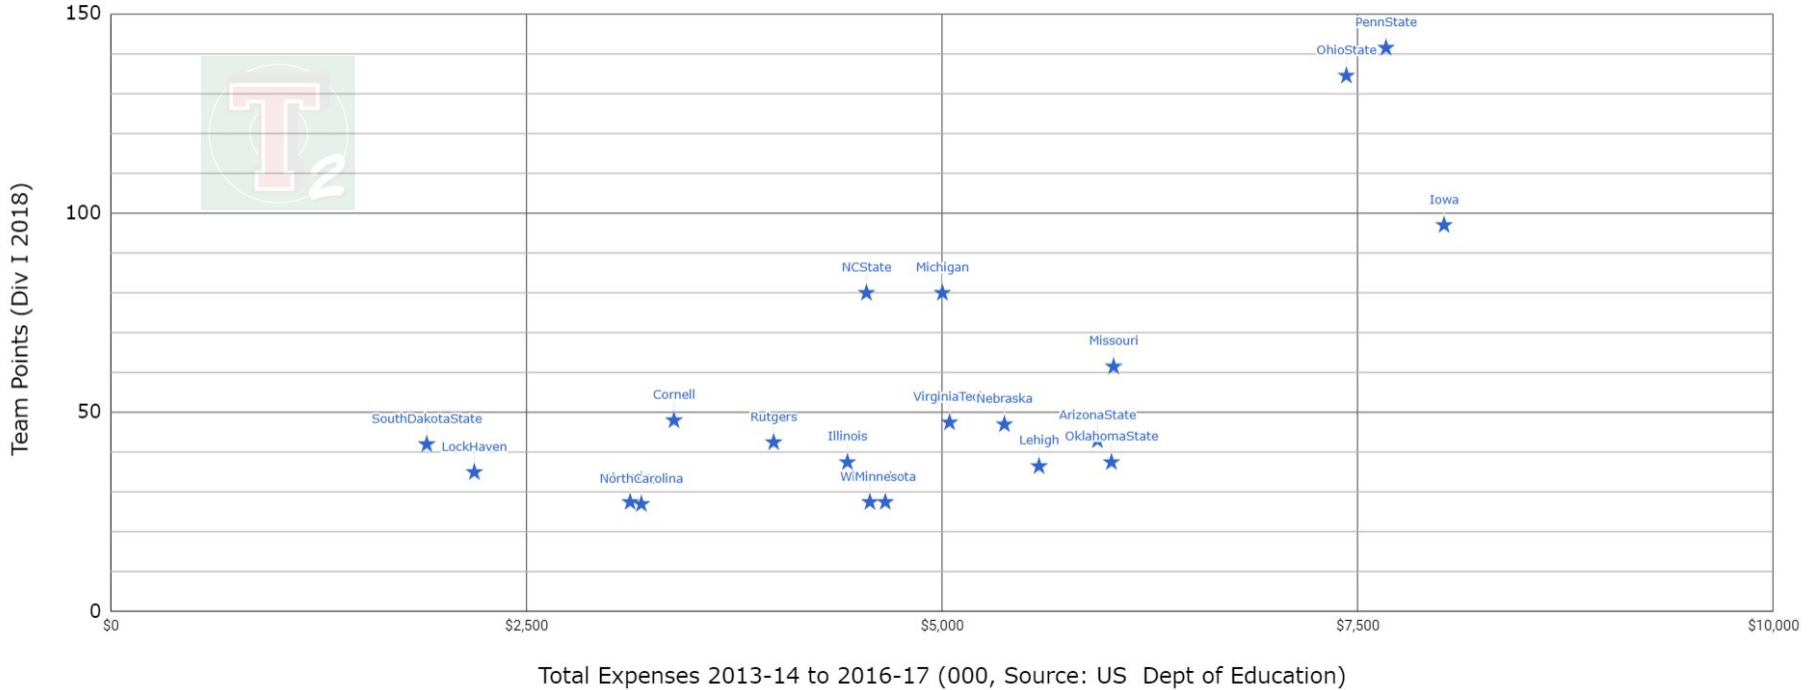

College Wrestling, Total Expenses

Total Expenses 2013-14 thru 2016-17 (Source: US Dept of Education)

College Wrestling, Team Points

Division I Championships 2018

College Wrestling, Expenses/Team Point

2018 Division I Championship

College Wrestling, Cost Effectiveness

Team Points v. Expenses

College Wrestling, Cost Effectiveness

Team Points v. Expenses

College Wrestling, Cost Effectiveness

Team Points v. Expenses

Total Expenses 2013-14 to 2016-17 (000, Source: US Dept of Education)