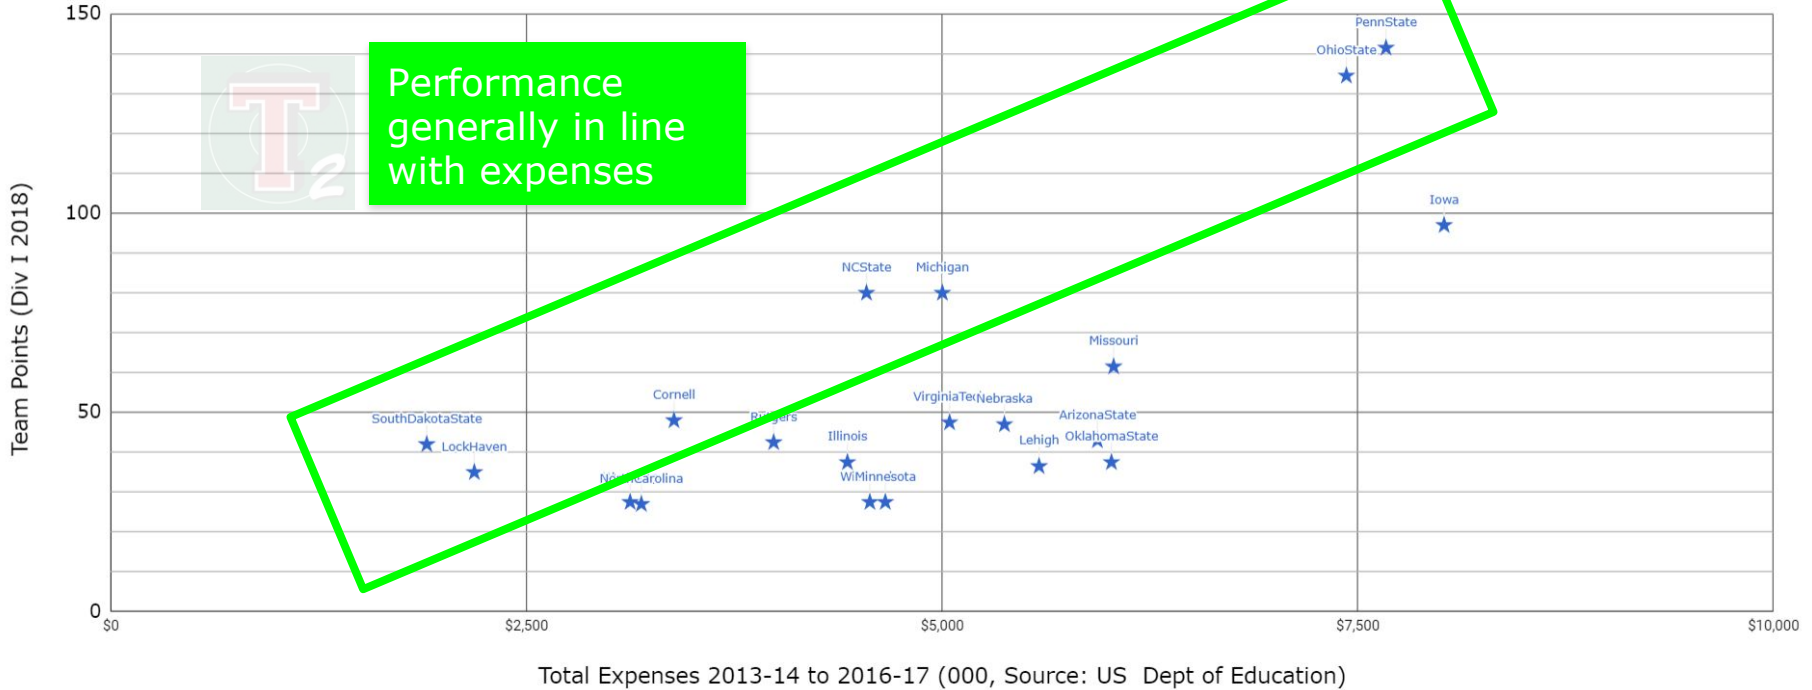

College Wrestling, Total Expenses

Total Expenses 2013-14 thru 2016-17 (Source: US Dept of Education)

College Wrestling, Team Points

Division I Championships 2018

College Wrestling, Expenses/Team Point

2018 Division I Championship

College Wrestling, Cost Effectiveness

Team Points v. Expenses

College Wrestling, Cost Effectiveness

Team Points v. Expenses

College Wrestling, Cost Effectiveness

Team Points v. Expenses

Total Expenses 2013-14 to 2016-17 (000, Source: US Dept of Education)