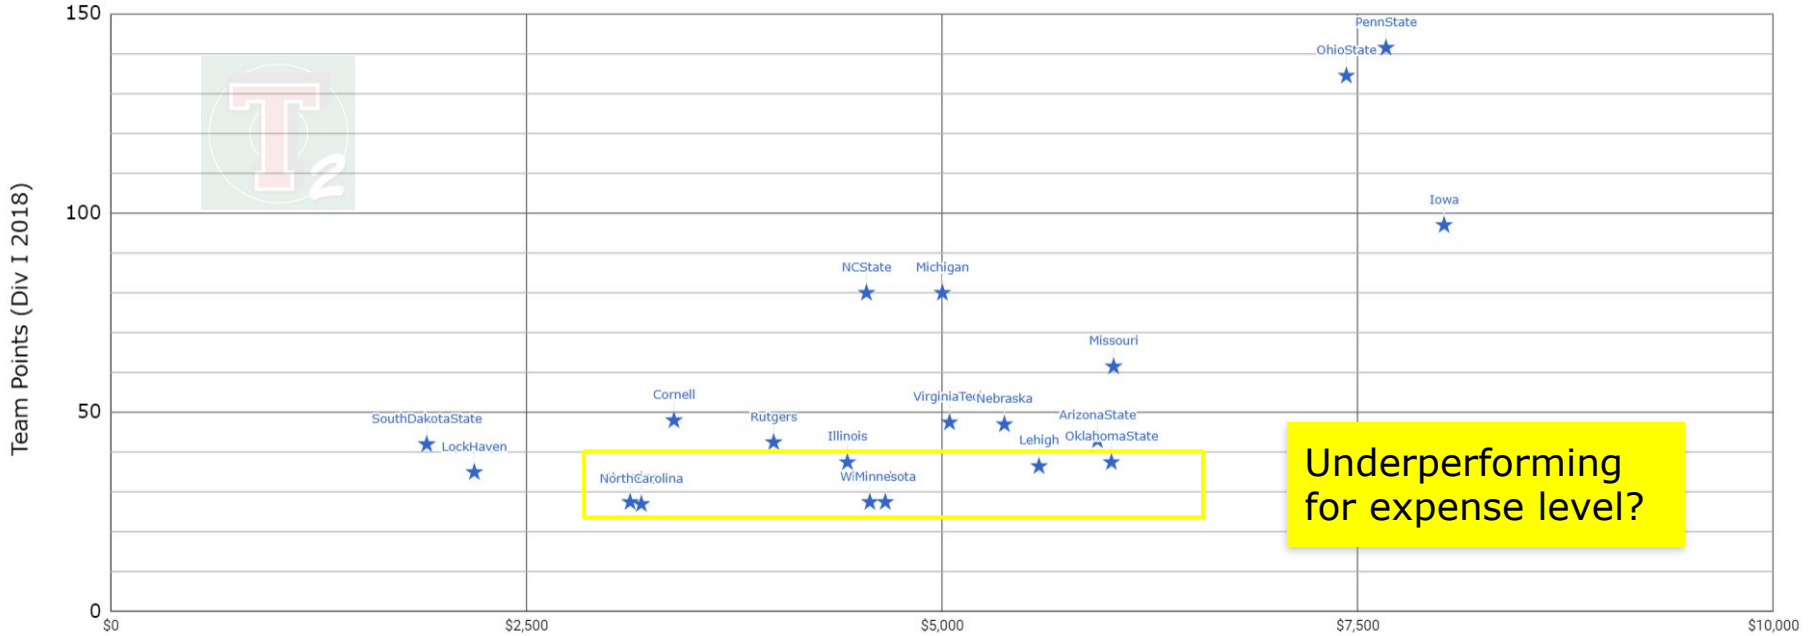

College Wrestling, Cost Effectiveness

Team Points v. Expenses

College Wrestling, Cost Effectiveness

Team Points v. Expenses

College Wrestling, Cost Effectiveness

Team Points v. Expenses

Total Expenses 2013-14 to 2016-17 (000, Source: US Dept of Education)